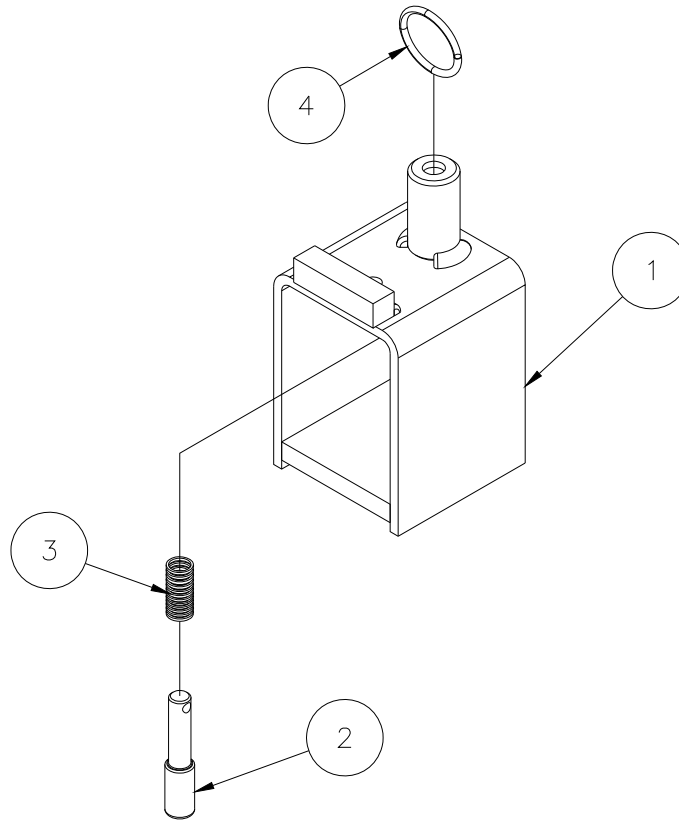

784820 - LEG LOCK ASSEMBLY

4	775110	1	SPLIT RING 1-1/4" NICK. PLTD.
3	776212	1	SPRING, #DWC-042-G-9
2	782510	1	PLUNGER
1	784821	1	LEG LOCK WELDMENT 2400 LIFT
Item	Part No.	Qty	Description
Parts List