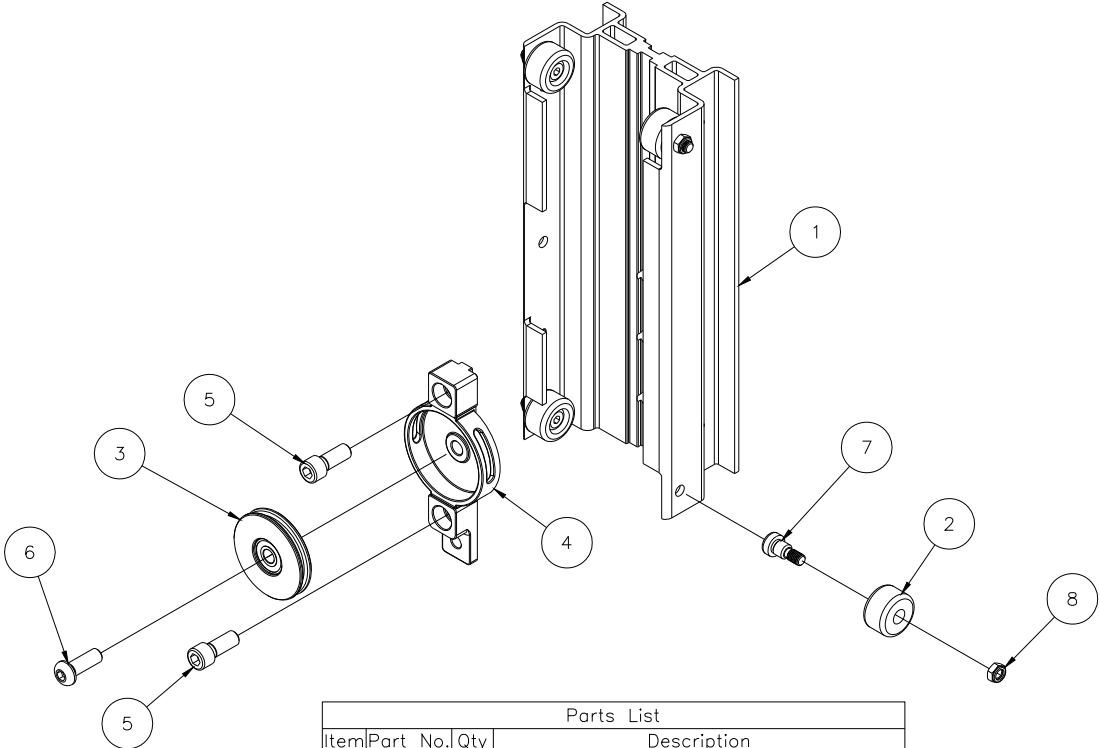

784765 - CARRIAGE ASSEMBLY

Parts List			
Item	Part No.	Qty	Description
1	784766	1	CARRIAGE MACHINED 2400 LIFT
2	784722	4	MAST ROLLER 2400 LIFT
3	784724	1	PULLEY ASSEMBLY 3"
4	784705	1	PULLEY COVER
5	771261	2	SCREW, SHC 1/2-13 X 1-1/4
6	771263	1	SCREW, BHC M12-1.75 X 35
7	771350	4	SCREW, SHOULDER 1/2 X 1/2
8	772350	4	NUT, INSERT JAM 3/8-16
9	772358	2	NUT, INSERT JAM 1/2-13
10	772505	1	NUT, JAM LOCK M12