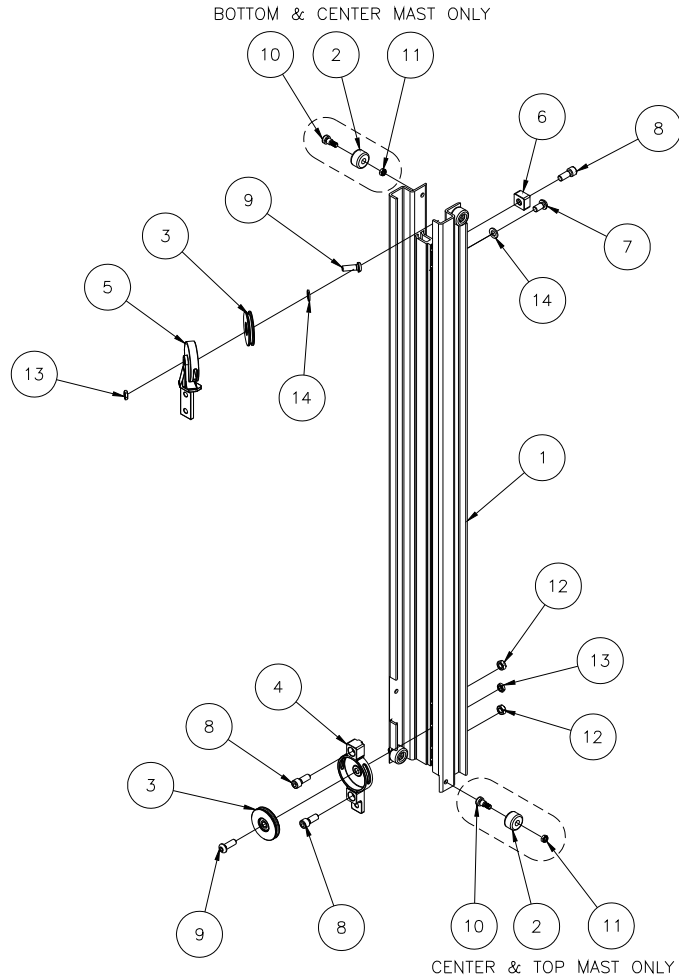

MAST ASSEMBLY

14	773096	2	WASHER, FLAT M12
13	772505	2	NUT, JAM LOCK M12
12	772358	2	NUT, INSERT JAM 1/2-13
11	772350	2	NUT, INSERT JAM 3/8-16 (TOP & BOTTOM MAST)
	772350	4	NUT, INSERT JAM 3/8-16 (CENTER MAST)
10	771350	2	SCREW, SHOULDER 1/2 X 1/2 (TOP & BOTTOM MAST)
	771350	4	SCREW, SHOULDER 1/2 X 1/2 (CENTER MAST)
9	771263	2	SCREW, BHC M12-1.75 X 35
8	771261	3	SCREW, SHC 1/2-13 X 1-1/4
7	771259	1	SCREW, BHC 1/2-13 X 1
6	783575	1	STOP BLOCK
5	784710	1	PULLEY MOUNT
4	784705	1	PULLEY COVER
3	784724	2	PULLEY ASSEMBLY 3"
2	784722	2	MAST ROLLER 2400 LIFT (TOP & BOTTOM MAST)
	784722	4	MAST ROLLER 2400 LIFT (CENTER MAST)
	784741	1	TOP MAST MACHINED 2412
1	784731	1	CENTER MAST MACHINED 2412
	784721	1	BOTTOM MAST MACHINED 2412
Item	Part No.	Qty	Description
Parts List