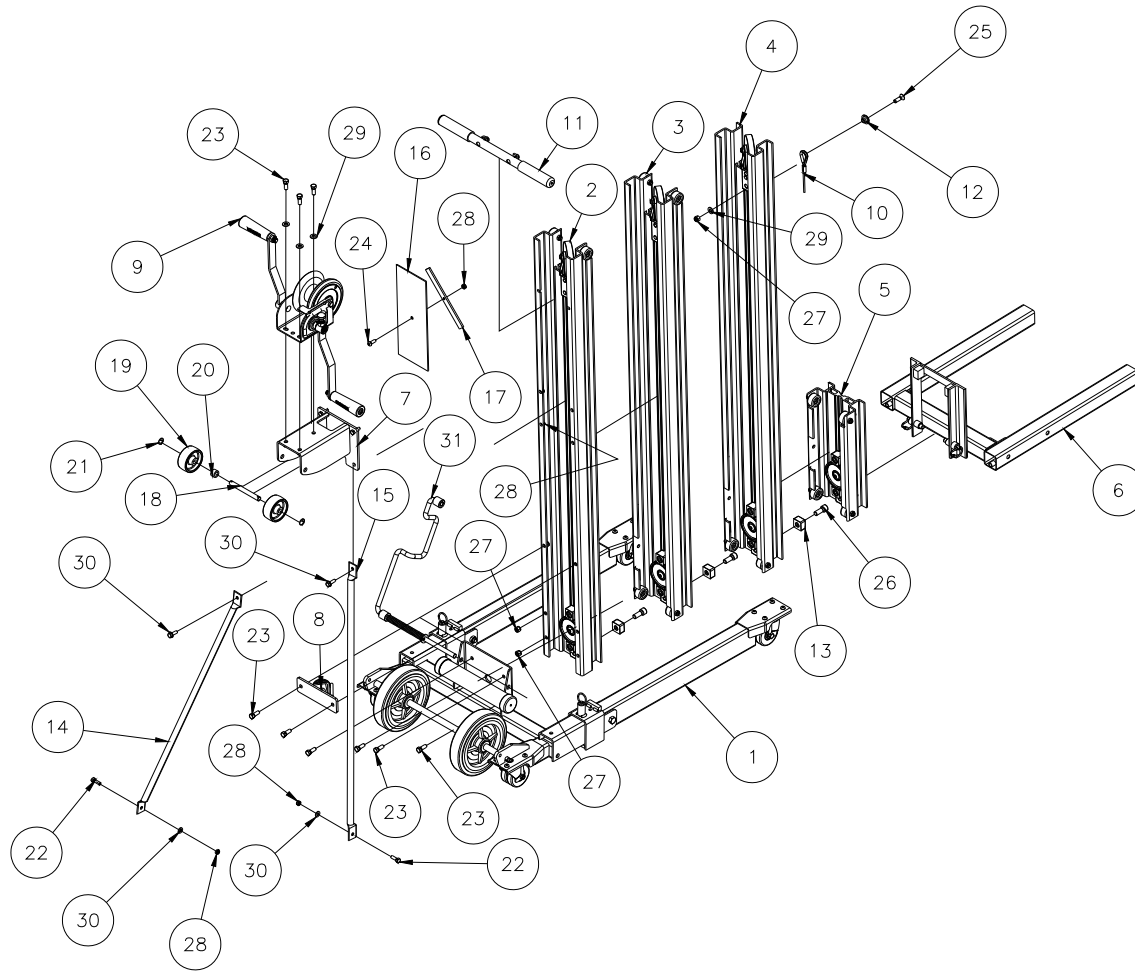

UK:

Unit 16A
Blackpole Trading Estate East
Blackpole Road
Worcester, WR3 8SG
tel: +44 (0)1905 458333
fax: +44(0)1905 458222

784750 - 2412 LIFT ASSEMBLY

32	778420	1	LABEL KIT, 2412 LIFT - NOT SHOWN
31	784830	1	MAST HOLD DOWN ASSY, BAR TYPE
30	773042	4	WASHER, FL 5/16
29	773022	4	WASHER, FL 3/8 SAE HARDENED
28	772502	7	NUT, INSERT JAM 5/16-18
27	772355	10	NUT, INSERT LOCK 3/8-16
26	771261	3	SCREW, SHC 1/2-13 X 1-1/4
25	771260	1	SCREW, FHSC 3/8-16 X 1-1/4
24	771239	1	SCREW, BHC 5/16-18 X 7/8
23	771107	9	SCREW, HHC 3/8-16 X 1
22	771052	6	SCREW, HHC 5/16-18 X 1 PLTD
21	774053	2	COTTER, CIRCLE Z/P .048 X 3/4
20	784394	1	SPACER, PULLEY 1/2"
19	779012	2	WHEEL, POLY OLEFIN 3"
18	784778	1	SHAFT WHEEL 2400 LIFT
17	783545	1	STRAP, 2100 SERIES LIFT
16	784307	1	MAST COVER, SHORT 2200
15	784252	1	MAST BRACE RIGHT
14	784251	1	MAST BRACE LEFT
13	783575	3	MAST STOP BLOCK
12	782910	1	ROPE RETAINER WASHER
11	784282	1	TOP HANDLE ASSEMBLY, 2200
10	784790	1	LOAD LINE 2412
9	784785	1	WINCH ASSEMBLY 2400 LIFT
8	784780	1	SPREADER PLATE ASSEMBLY
7	784775	1	WINCH MOUNTING WELDMENT
6	784770	1	FORK ASSEMBLY 2400
5	784765	1	CARRIAGE ASSEMBLY 2400
4	784740	1	TOP MAST ASSEMBLY 2412
3	784730	1	CENTER MAST ASSEMBLY 2412
2	784720	1	BOTTOM MAST ASSEMBLY 2412
1	784715	1	BASE ASSEMBLY 2400 LIFT
Item	Part No.	Qty	Description
Parts List			

784715 - BASE ASSEMBLY

15	773060	4	WASHER, FLAT 1/2 USS
14	771142	2	SCREW, HHC 1/2-13 X 3
13	771049	8	SCREW, BHC 5/16-18 X 5/8
12	772502	8	NUT, INSERT JAM 5/16-18
11	772358	2	NUT, INSERT JAM 1/2-13
10	779905	2	CAP, 2" OD TUBE, BLACK
9	774053	2	COTTER. CIRCLE Z/P .048 X 3/4
8	784867	1	AXLE SUPPORT TUBE
7	784586	2	SPACER, WHEEL 3-1/16
6	784585	1	AXLE, 2412 LIFT
5	779036	2	CASTER, 3" DUAL WHEEL W/BRAKE
4	779031	2	WHEEL, 8" THERMOPLASTIC GRAY
3	784820	2	LEG LOCK ASSY.
2	784810	2	FRONT LEG ASSY. 2412 LIFT
1	784800	1	BASE WELDMENT 2412 LIFT
Item	Part No.	Qty	Description
Parts List			