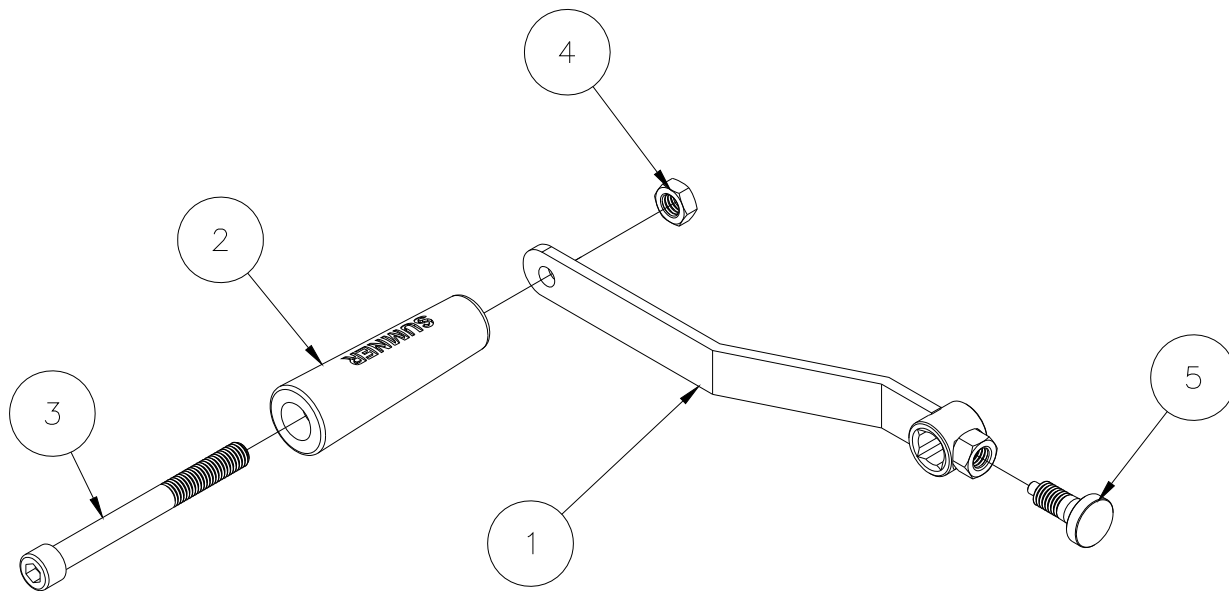

783757 - WINCH HANDLE ASSEMBLY

5	774180	1	PLUNGER ASSEMBLY
4	772358	1	1/2-13 INSERT JAM LOCK NUT
3	771254	1	SHCS 1/2-13 x 5
2	780182	1	WINCH HANDLE SLEEVE
1	783756	1	HANDLE WELDMENT
Item	Part No.	Qty	Description
Parts List