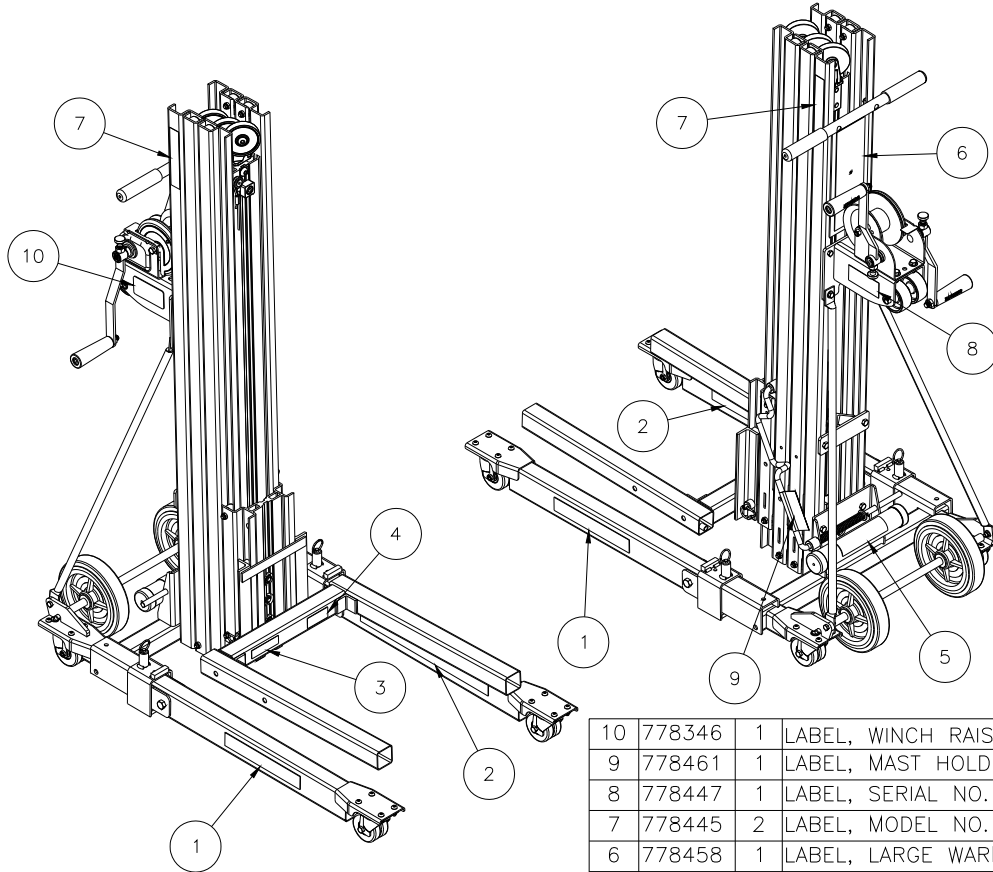

8	771239	4	SCREW, BHC 5/16-18 X 7/8
7	772502	4	NUT, INSERT JAM 5/16-18
6	776079	2	RETAINING RING #5133-50
5	779036	1	CASTER, 3" DUAL WHEEL W/BRAKE
4	783098	1	SPACER, CASTER PLATE
3	784815	1	FRONT LEG WELDMENT 2412 LIFT
2	784812	1	SHAFT, LEG ROLLER 2412 LIFT
1	784811	1	LEG ROLLER 2412 LIFT
Item	Part No.	Qty	Description
Parts List			

784620 - BRAKE ASSEMBLY

3	774053	2	.750Ø RING COTTER
2	784216	1	BRAKE MOUNT PIN
1	784625	1	BRAKE WELDMENT
Item	Part No.	Qty	Description
Parts List			

784780 - SPREADER PLATE ASSEMBLY

6	772358	1	NUT, INSERT JAM 1/2-13
5	771120	1	SCREW, HHC 1/2-13 X 1-1/2
4	773094	1	WASHER, FL 1/2 SAE
3	782960	1	ROLLER SHAFT
2	780025	1	SHEAVE, RAB 2"
1	784781	1	SPREADER PLATE WELDMENT
Item	Part No.	Qty	Description
Parts List			

784320 - TRAY ASSEMBLY

4	775110	1	SPLIT RING 1-1/4" NICK PLTD.
3	776212	1	SPRING, #DWC-042-G-9
2	782510	1	PLUNGER
1	784321	1	TRAY WELDMENT 2412 LIFT
Item	Part No.	Qty	Description
Parts List			

778420 - LABEL KIT

10	778346	1	LABEL, WINCH RAISE/LOWER
9	778461	1	LABEL, MAST HOLD DOWN BAR TYPE
8	778447	1	LABEL, SERIAL NO. 2412
7	778445	2	LABEL, MODEL NO. 2412
6	778458	1	LABEL, LARGE WARNING 2200 LIFT
5	778906	1	LABEL, OPERATORS MANUAL
4	778347	1	LABEL, NO RIDERS WARNING
3	778339	1	LABEL, CARRIAGE LATCH WARNING
2	778457	2	LABEL, "DO NOT STAND UNDER LOAD"
1	778450	2	LABEL, "SUMNER" 2200 LIFT
Item	Part No.	Qty	Description
Parts List			