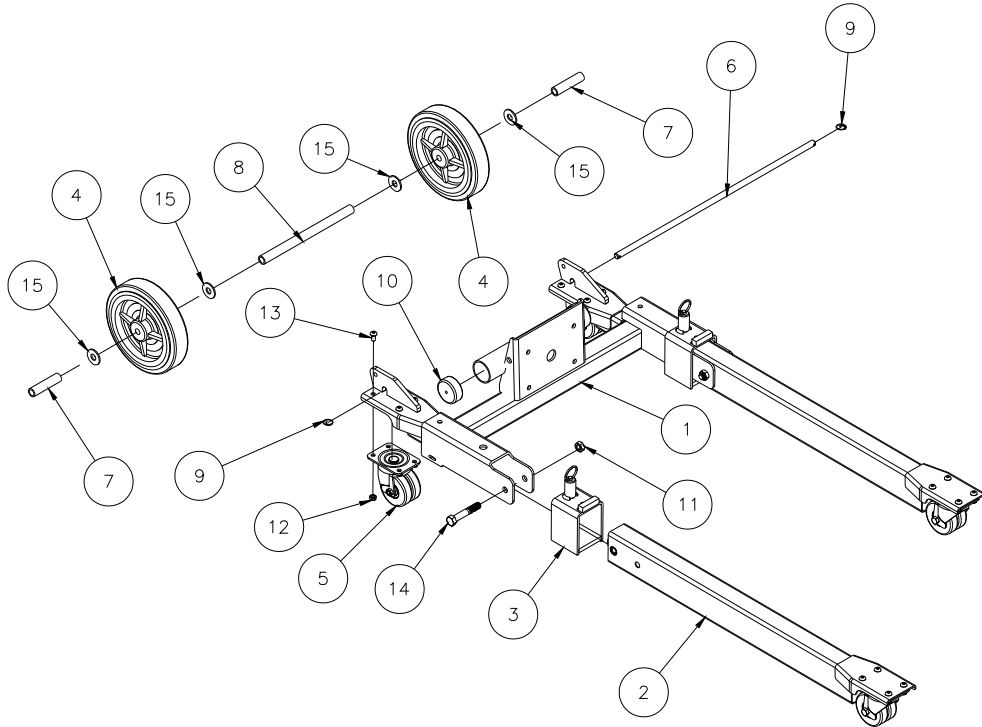

UK:

Unit 16A
Blackpole Trading Estate East
Blackpole Road
Worcester, WR3 8SG
tel: +44 (0)1905 458333
fax: +44(0)1905 458222

784750 - 2412 LIFT ASSEMBLY

32	778420	1	LABEL KIT, 2412 LIFT - NOT SHOWN
31	784830	1	MAST HOLD DOWN ASSY, BAR TYPE
30	773042	4	WASHER, FL 5/16
29	773022	4	WASHER, FL 3/8 SAE HARDENED
28	772502	7	NUT, INSERT JAM 5/16-18
27	772355	10	NUT, INSERT LOCK 3/8-16
26	771261	3	SCREW, SHC 1/2-13 X 1-1/4
25	771260	1	SCREW, FHSC 3/8-16 X 1-1/4
24	771239	1	SCREW, BHC 5/16-18 X 7/8
23	771107	9	SCREW, HHC 3/8-16 X 1
22	771052	6	SCREW, HHC 5/16-18 X 1 PLTD
21	774053	2	COTTER, CIRCLE Z/P .048 X 3/4
20	784394	1	SPACER, PULLEY 1/2"
19	779012	2	WHEEL, POLY OLEFIN 3"
18	784778	1	SHAFT WHEEL 2400 LIFT
17	783545	1	STRAP, 2100 SERIES LIFT
16	784307	1	MAST COVER, SHORT 2200
15	784252	1	MAST BRACE RIGHT
14	784251	1	MAST BRACE LEFT
13	783575	3	MAST STOP BLOCK
12	782910	1	ROPE RETAINER WASHER
11	784282	1	TOP HANDLE ASSEMBLY, 2200
10	784790	1	LOAD LINE 2412
9	784785	1	WINCH ASSEMBLY 2400 LIFT
8	784780	1	SPREADER PLATE ASSEMBLY
7	784775	1	WINCH MOUNTING WELDMENT
6	784770	1	FORK ASSEMBLY 2400
5	784765	1	CARRIAGE ASSEMBLY 2400
4	784740	1	TOP MAST ASSEMBLY 2412
3	784730	1	CENTER MAST ASSEMBLY 2412
2	784720	1	BOTTOM MAST ASSEMBLY 2412
1	784715	1	BASE ASSEMBLY 2400 LIFT
Item	Part No.	Qty	Description
Parts List			

784715 - BASE ASSEMBLY

15	773060	4	WASHER, FLAT 1/2 USS
14	771142	2	SCREW, HHC 1/2-13 X 3
13	771049	8	SCREW, BHC 5/16-18 X 5/8
12	772502	8	NUT, INSERT JAM 5/16-18
11	772358	2	NUT, INSERT JAM 1/2-13
10	779905	2	CAP, 2" OD TUBE, BLACK
9	774053	2	COTTER. CIRCLE Z/P .048 X 3/4
8	784867	1	AXLE SUPPORT TUBE
7	784586	2	SPACER, WHEEL 3-1/16
6	784585	1	AXLE, 2412 LIFT
5	779036	2	CASTER, 3" DUAL WHEEL W/BRAKE
4	779031	2	WHEEL, 8" THERMOPLASTIC GRAY
3	784820	2	LEG LOCK ASSY.
2	784810	2	FRONT LEG ASSY. 2412 LIFT
1	784800	1	BASE WELDMENT 2412 LIFT
Item	Part No.	Qty	Description
Parts List			