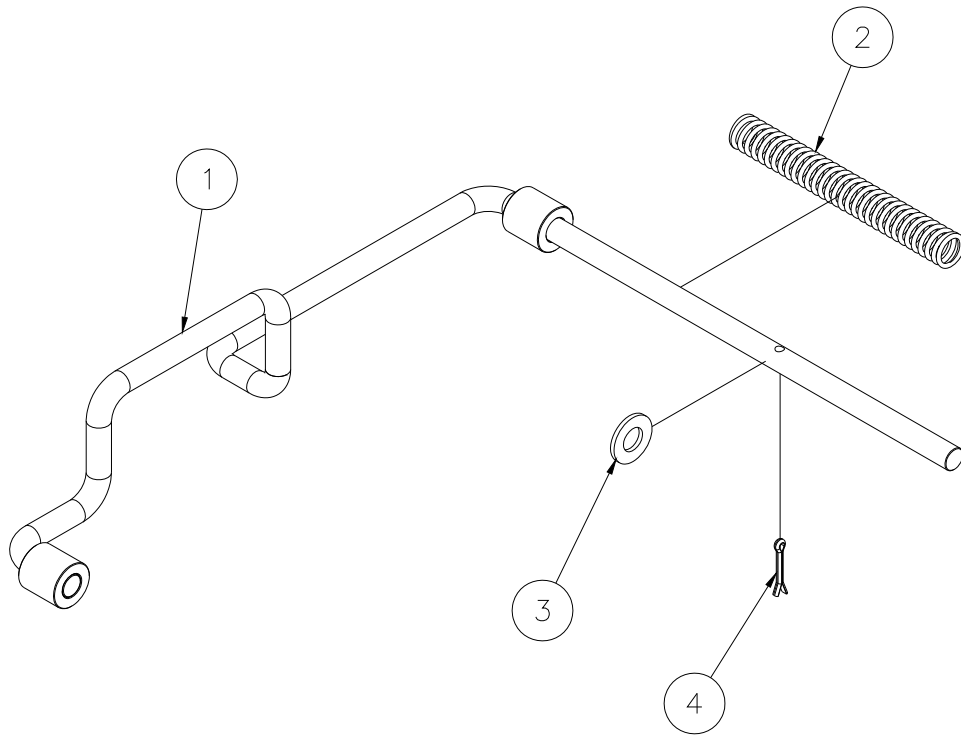

784785 - WINCH ASSEMBLY

7	776055	1	SCREW, PH SELF-TAPPING #8 X 3/4
6	771431	2	SCREW, SET 1/4-20 x 5/16
5	783757	2	WINCH HANDLE ASSY, MX
4	784671	1	WINCH GUARD
3	784786	1	WINCH SHAFT 2400 LIFT
2	784284	1	WINCH HANDLE ADAPTER
1	779951	1	WINCH, FULTON KX-1051
Item	Part No.	Qty	Description
Parts List			

783757 - WINCH HANDLE ASSEMBLY

5	774180	1	PLUNGER ASSEMBLY
4	772358	1	1/2-13 INSERT JAM LOCK NUT
3	771254	1	SHCS 1/2-13 x 5
2	780182	1	WINCH HANDLE SLEEVE
1	783756	1	HANDLE WELDMENT
Item	Part No.	Qty	Description
Parts List			

784755 - SAFETY BRAKE ASSEMBLY - OPTIONAL

Parts List			
Item	Part No.	Qty	Description
1	771350	1	SCREW, SHOULDER 1/2 X 1/2
2	772350	1	NUT, INSERT JAM 3/8-16
3	784692	1	SAFETY BRAKE ASSEMBLY
4	772076	1	NUT, INSERT LOCK 1/4-20
5	779900	1	SCREW, ADJUSTING
6	783530	1	BRAKE SPRING

784770 - FORK ASSEMBLY

4	779317	2	RAPID LINK, 1/8"
3	782510	2	PLUNGER
2	776212	2	PLUNGER SPRING
1	784771	1	FORK WELDMENT 2400 LIFT
Item	Part No.	Qty	Description
Parts List			

784830 - MAST HOLD DOWN BAR