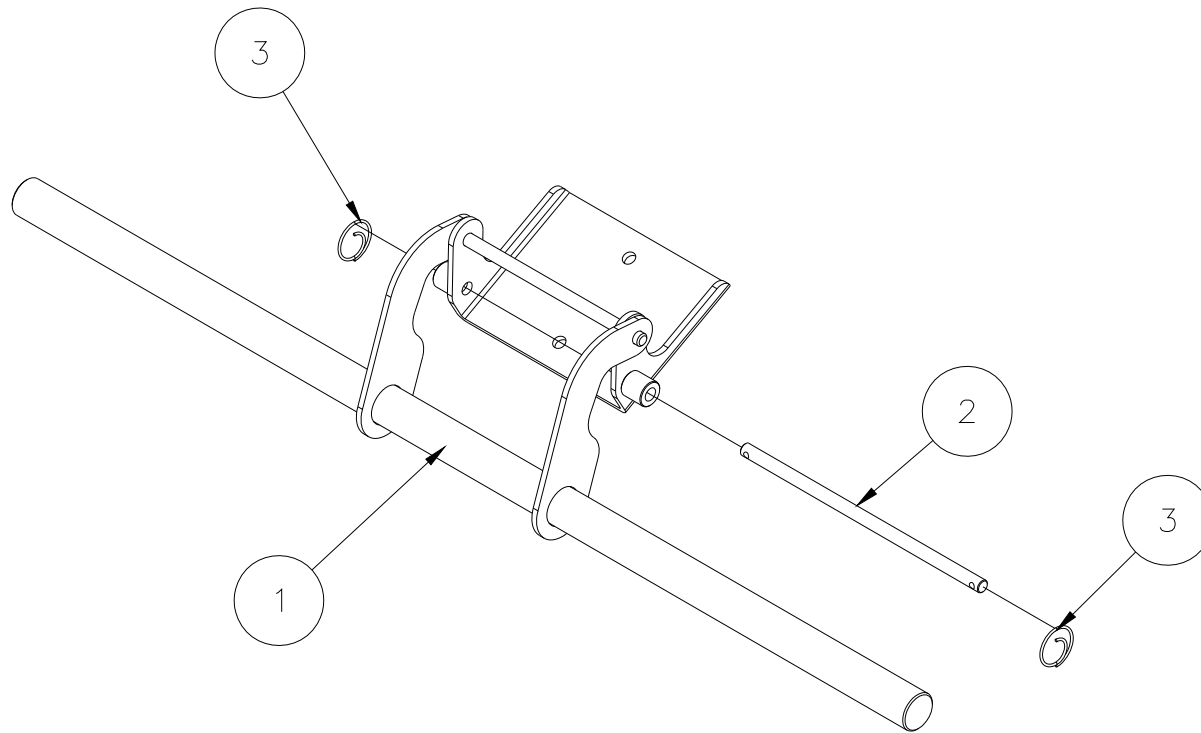

784620 - BRAKE ASSEMBLY

3	774053	2	.750Ø RING COTTER
2	784216	1	BRAKE MOUNT PIN
1	784625	1	BRAKE WELDMENT
Item	Part No.	Qty	Description
Parts List