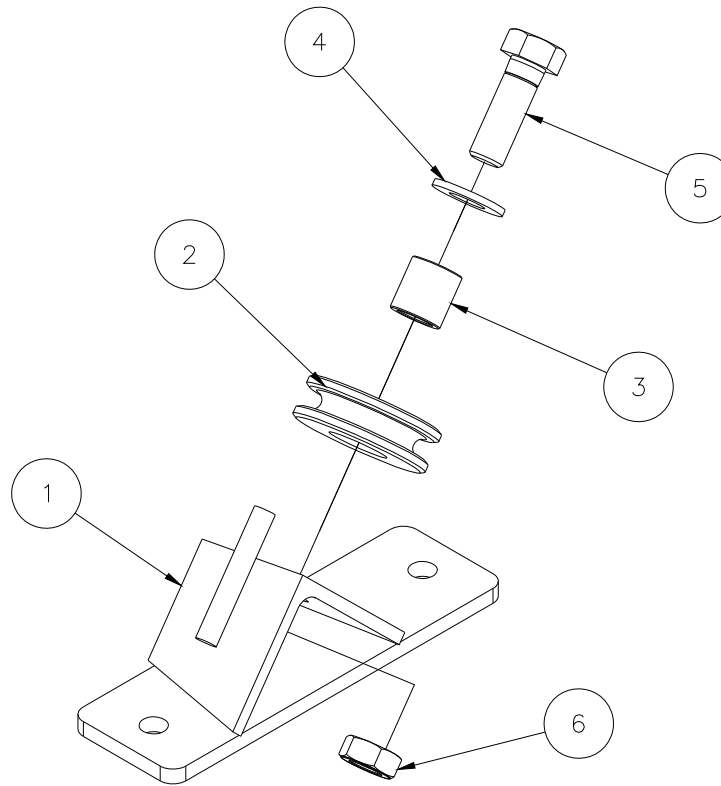

8	771239	4	SCREW, BHC 5/16-18 X 7/8
7	772502	4	NUT, INSERT JAM 5/16-18
6	776079	2	RETAINING RING #5133-50
5	779036	1	CASTER, 3" DUAL WHEEL W/BRAKE
4	783098	1	SPACER, CASTER PLATE
3	784815	1	FRONT LEG WELDMENT 2412 LIFT
2	784812	1	SHAFT, LEG ROLLER 2412 LIFT
1	784811	1	LEG ROLLER 2412 LIFT
Item	Part No.	Qty	Description
Parts List			

784820 - LEG LOCK ASSEMBLY

4	775110	1	SPLIT RING 1-1/4" NICK. PLTD.
3	776212	1	SPRING, #DWC-042-G-9
2	782510	1	PLUNGER
1	784821	1	LEG LOCK WELDMENT 2400 LIFT
Item	Part No.	Qty	Description
Parts List			

784620 - BRAKE ASSEMBLY

3	774053	2	.750Ø RING COTTER
2	784216	1	BRAKE MOUNT PIN
1	784625	1	BRAKE WELDMENT
Item	Part No.	Qty	Description
Parts List			

784780 - SPREADER PLATE ASSEMBLY

6	772358	1	NUT, INSERT JAM 1/2-13
5	771120	1	SCREW, HHC 1/2-13 X 1-1/2
4	773094	1	WASHER, FL 1/2 SAE
3	782960	1	ROLLER SHAFT
2	780025	1	SHEAVE, RAB 2"
1	784781	1	SPREADER PLATE WELDMENT
Item	Part No.	Qty	Description
Parts List			

10	778346	1	LABEL, WINCH RAISE/LOWER
9	778461	1	LABEL, MAST HOLD DOWN BAR TYPE
8	778447	1	LABEL, SERIAL NO. 2412
7	778445	2	LABEL, MODEL NO. 2412
6	778458	1	LABEL, LARGE WARNING 2200 LIFT
5	778906	1	LABEL, OPERATORS MANUAL
4	778347	1	LABEL, NO RIDERS WARNING
3	778339	1	LABEL, CARRIAGE LATCH WARNING
2	778457	2	LABEL, "DO NOT STAND UNDER LOAD"
1	778450	2	LABEL, "SUMNER" 2200 LIFT
Item	Part No.	Qty	Description
Parts List			