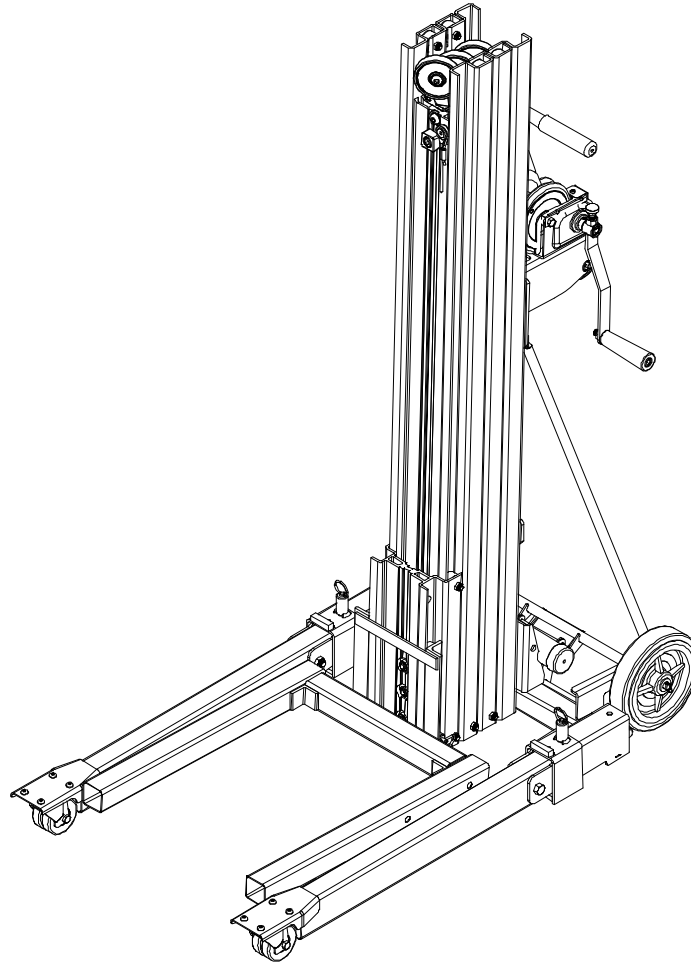

PARTS MANUAL

SERIES 2412 CONTRACTOR LIFT

SUMNER®

USA:

7514 Alabonson Rd.
Houston, TX 77088
tel: 281-999-6900
fax: 281-999-6966

CANADA:

470 Collier MacMillan Drive
Unit 2 & 3
Cambridge, ON N1R 5Y7
tel: 519-623-2300
fax: 519-623-0744

UK:

Unit 16A
Blackpole Trading Estate East
Blackpole Road
Worcester, WR3 8SG
tel: +44 (0)1905 458333
fax: +44(0)1905 458222