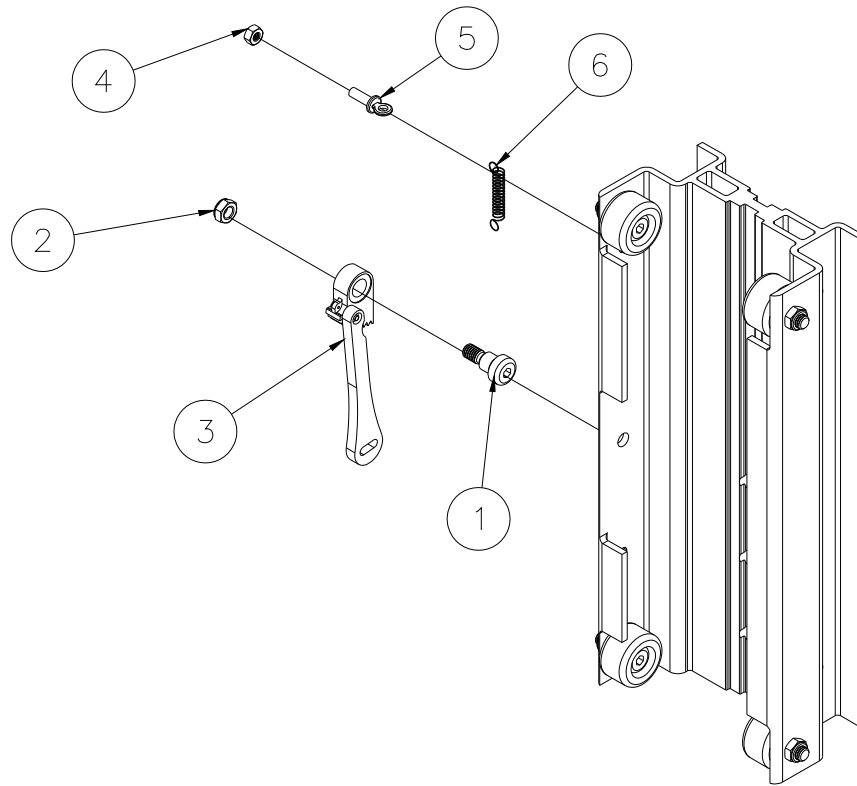

784755 - SAFETY BRAKE ASSEMBLY - OPTIONAL

Parts List			
Item	Part No.	Qty	Description
1	771350	1	SCREW, SHOULDER 1/2 X 1/2
2	772350	1	NUT, INSERT JAM 3/8-16
3	784692	1	SAFETY BRAKE ASSEMBLY
4	772076	1	NUT, INSERT LOCK 1/4-20
5	779900	1	SCREW, ADJUSTING
6	783530	1	BRAKE SPRING