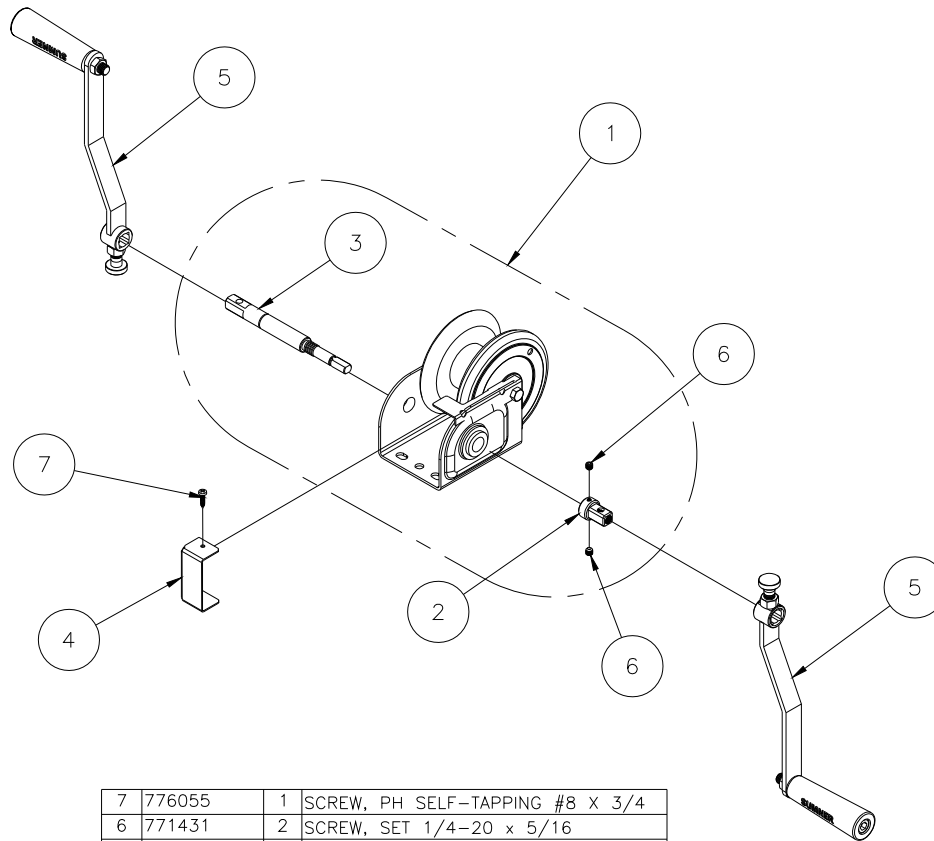

784765 - CARRIAGE ASSEMBLY

Parts List			
Item	Part No.	Qty	Description
1	784766	1	CARRIAGE MACHINED 2400 LIFT
2	784722	4	MAST ROLLER 2400 LIFT
3	784724	1	PULLEY ASSEMBLY 3"
4	784705	1	PULLEY COVER
5	771261	2	SCREW, SHC 1/2-13 X 1-1/4
6	771263	1	SCREW, BHC M12-1.75 X 35
7	771350	4	SCREW, SHOULDER 1/2 X 1/2
8	772350	4	NUT, INSERT JAM 3/8-16
9	772358	2	NUT, INSERT JAM 1/2-13
10	772505	1	NUT, JAM LOCK M12

MAST ASSEMBLY

14	773096	2	WASHER, FLAT M12
13	772505	2	NUT, JAM LOCK M12
12	772358	2	NUT, INSERT JAM 1/2-13
11	772350	2	NUT, INSERT JAM 3/8-16 (TOP & BOTTOM MAST)
	772350	4	NUT, INSERT JAM 3/8-16 (CENTER MAST)
10	771350	2	SCREW, SHOULDER 1/2 X 1/2 (TOP & BOTTOM MAST)
	771350	4	SCREW, SHOULDER 1/2 X 1/2 (CENTER MAST)
9	771263	2	SCREW, BHC M12-1.75 X 35
8	771261	3	SCREW, SHC 1/2-13 X 1-1/4
7	771259	1	SCREW, BHC 1/2-13 X 1
6	783575	1	STOP BLOCK
5	784710	1	PULLEY MOUNT
4	784705	1	PULLEY COVER
3	784724	2	PULLEY ASSEMBLY 3"
2	784722	2	MAST ROLLER 2400 LIFT (TOP & BOTTOM MAST)
	784722	4	MAST ROLLER 2400 LIFT (CENTER MAST)
	784741	1	TOP MAST MACHINED 2412
1	784731	1	CENTER MAST MACHINED 2412
	784721	1	BOTTOM MAST MACHINED 2412
Item	Part No.	Qty	Description
Parts List			

784785 - WINCH ASSEMBLY

7	776055	1	SCREW, PH SELF-TAPPING #8 X 3/4
6	771431	2	SCREW, SET 1/4-20 x 5/16
5	783757	2	WINCH HANDLE ASSY, MX
4	784671	1	WINCH GUARD
3	784786	1	WINCH SHAFT 2400 LIFT
2	784284	1	WINCH HANDLE ADAPTER
1	779951	1	WINCH, FULTON KX-1051
Item	Part No.	Qty	Description
Parts List			